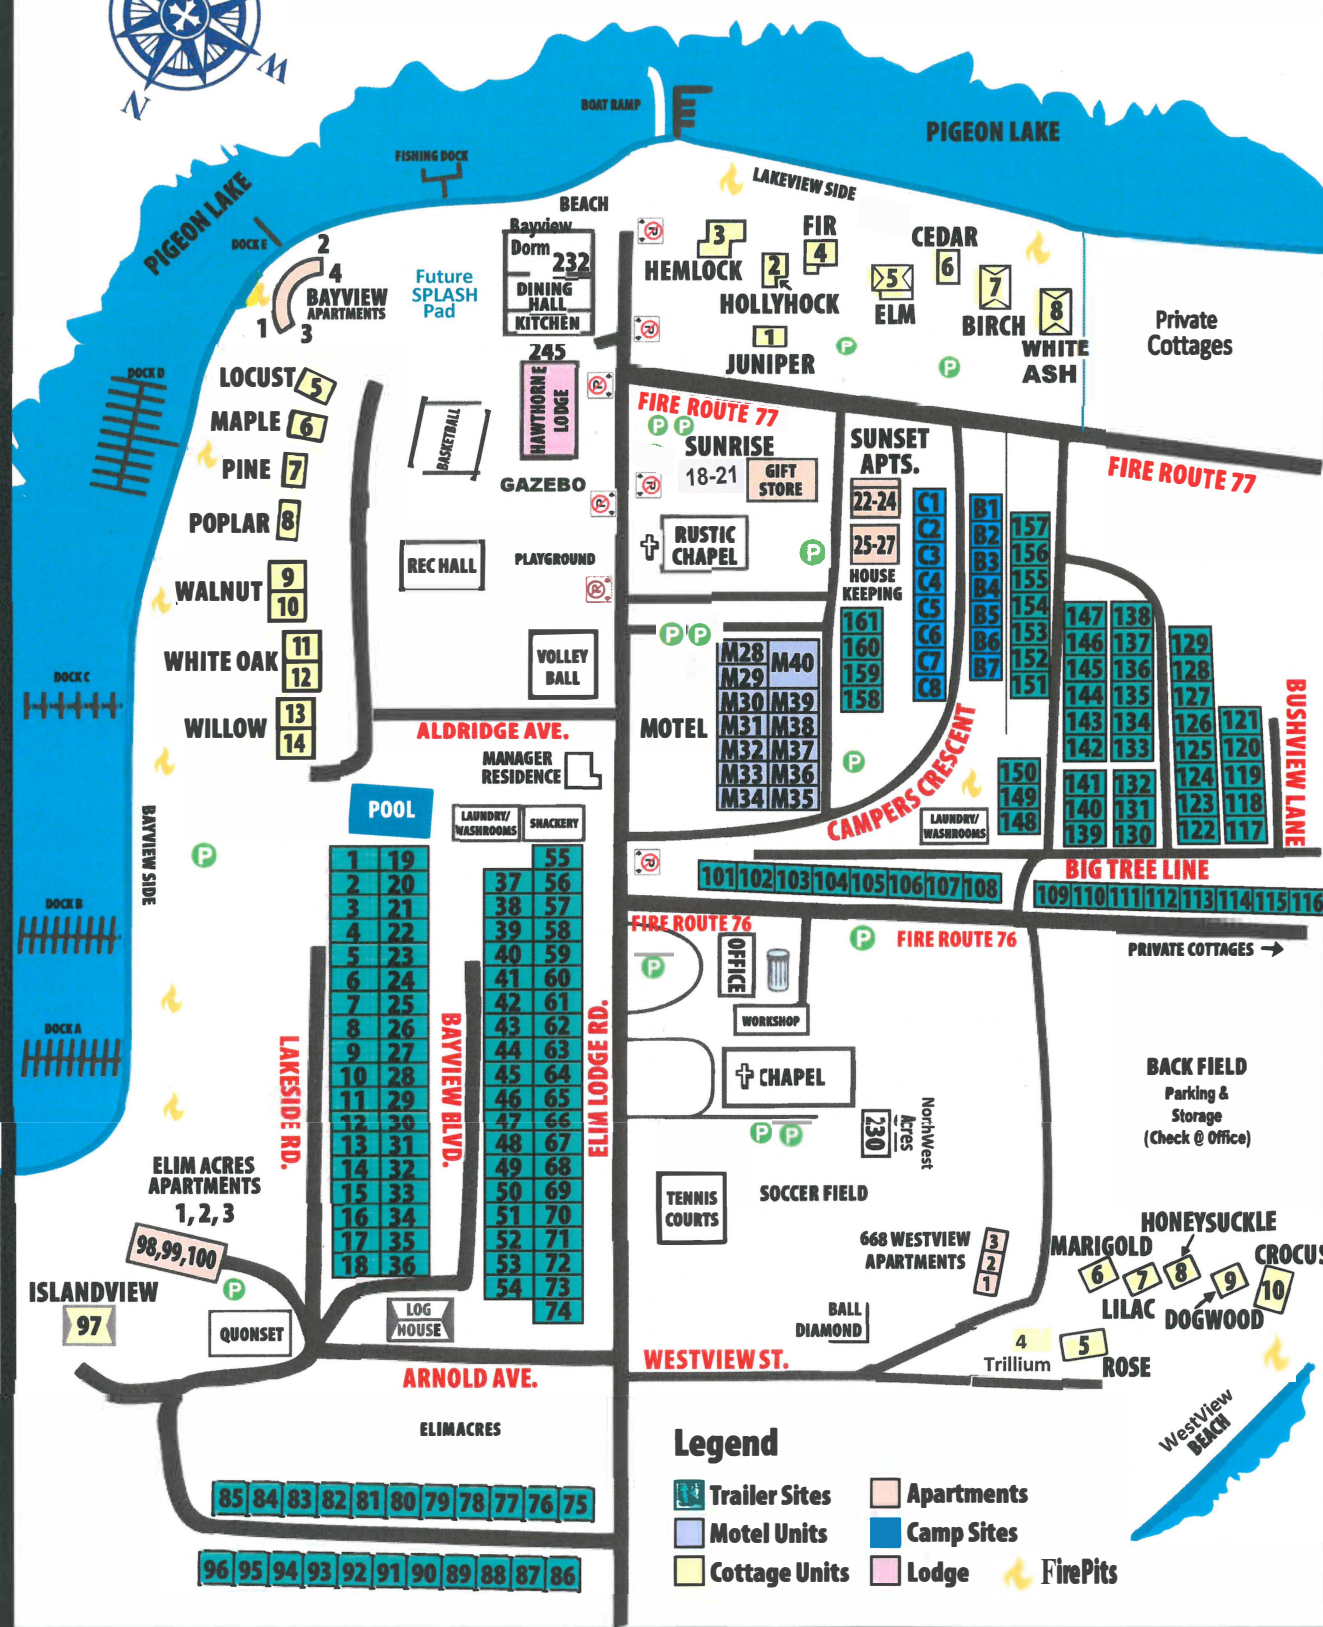

ELIM LODGE

Christian Retreat & Conference Centre

696 Elim Lodge Road, Lakehurst, ON K0L 1J0

Legend

- Trailer Sites
- Motel Units
- Cottage Units
- Apartments
- Camp Sites
- Lodge
- FirePits